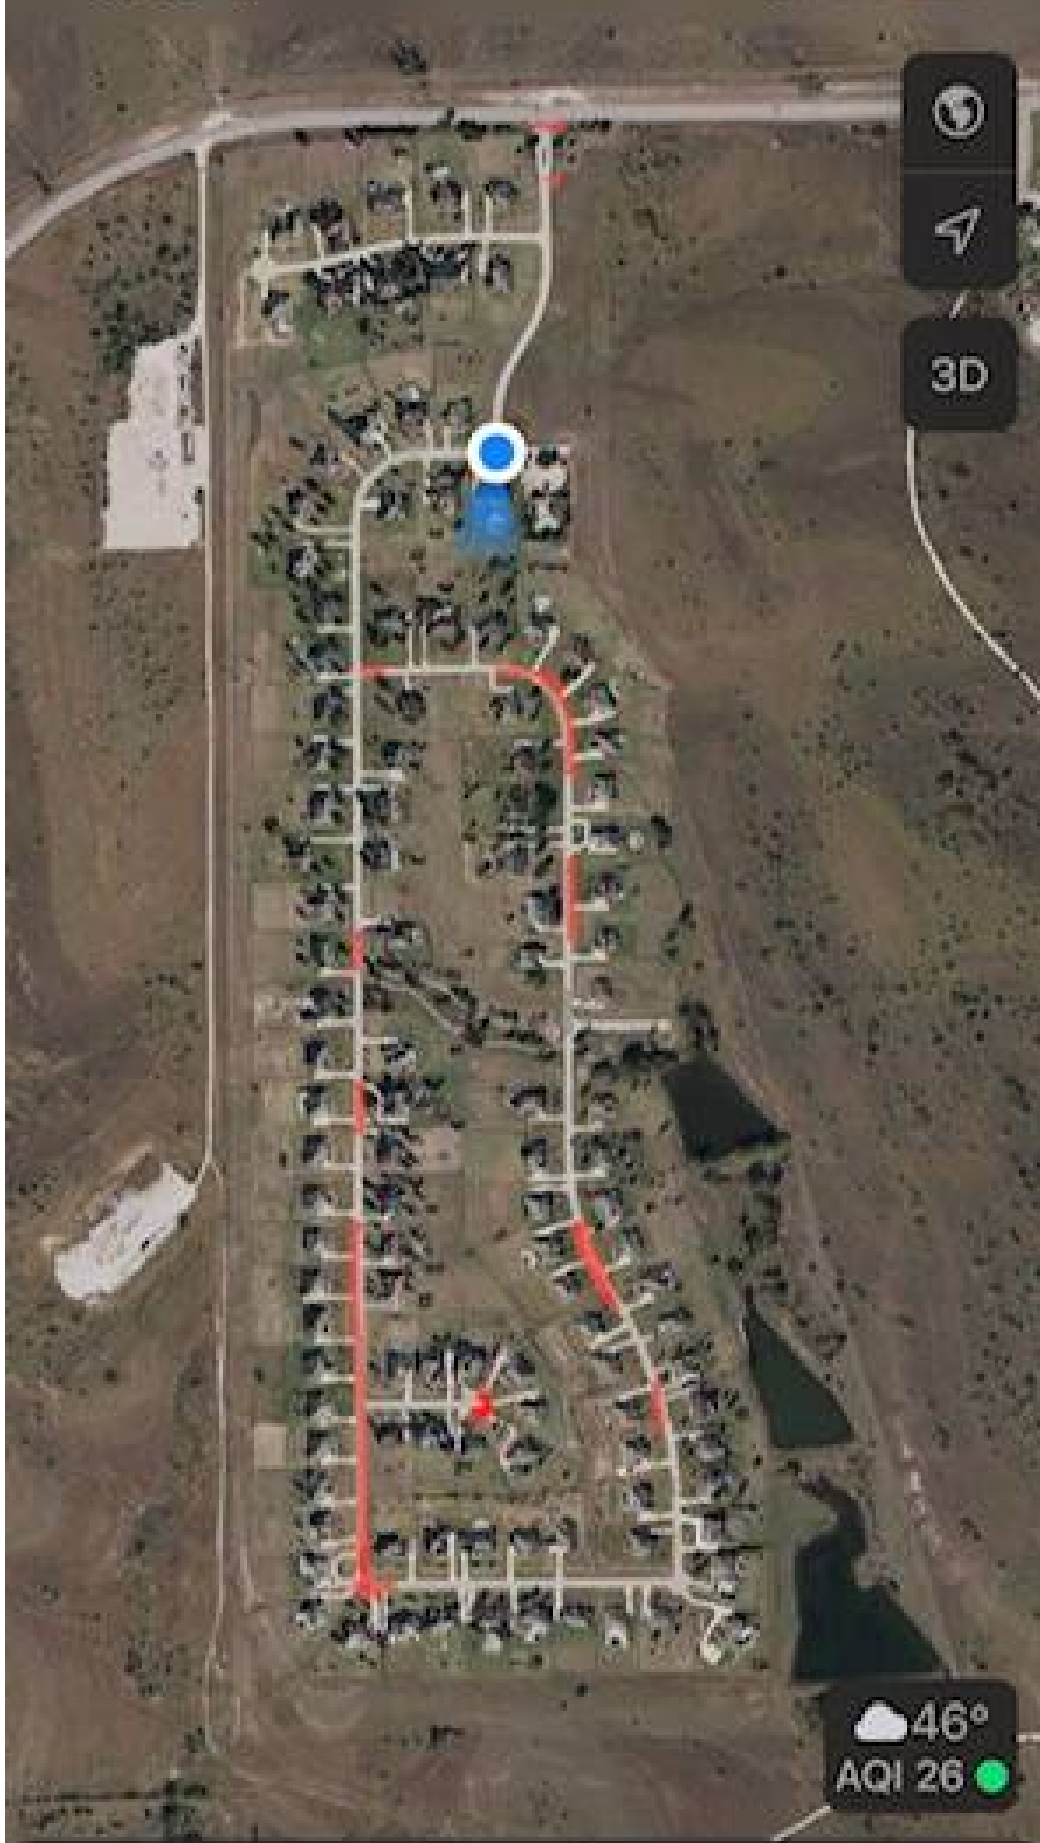

11:47

LTE

Map navigation controls: globe icon, compass icon, and 3D button.

46°
AQI 26

Search Maps

JD